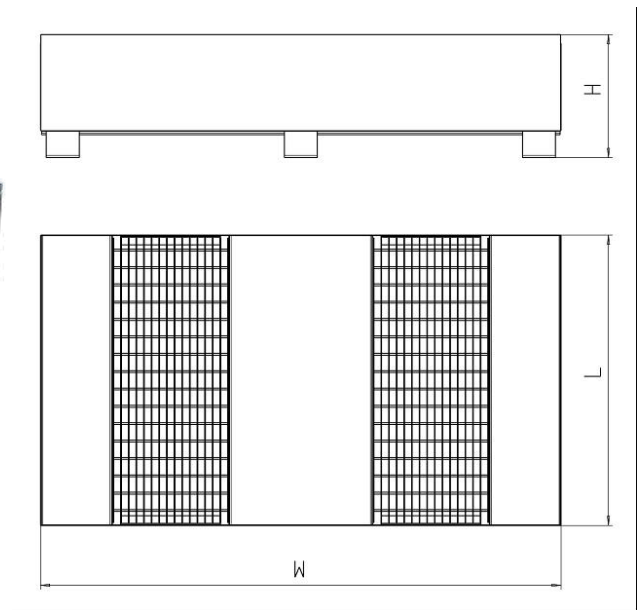

TB – Twin Box retention bund for two containers

Type	Capacity (l)	Length L (mm)	Width W (mm)	Height H (mm)	Tare Weight (+gratings) (kg)	Material
RBRST-1150	1150	1255	2250	555	165 / +33	AISI304, 2,0mm/2,5mm

- ⇒ Handling with forklift or pallet truck from any side
- ⇒ Maximum load 2500kg per pallet location
- ⇒ Meant for two containers with 1000mm x 1200mm footprint
- ⇒ Can be equipped with gratings (galvanized Fe37B)
- ⇒ Surface pickled and passivated